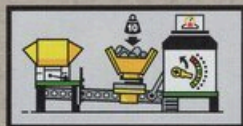

Weigh heavy loads with a working scale!